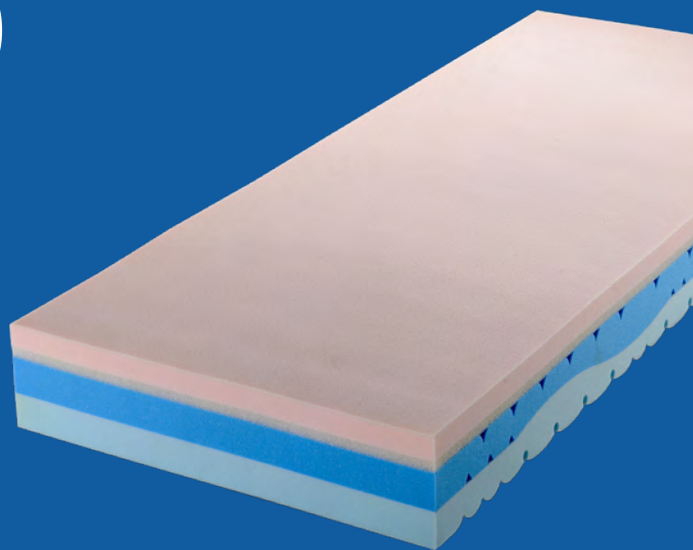

THERMO BIO

Thermo-Bio's goal is to promote your psycho-physical well-being, offering important support: the health of the body and mind are closely connected.

HEIGHT

Finished Mattress **21 cm**

LIFT

Firm

INTERNAL

Ecological Foam density 35 Kg/m³ wave-shaped **6,5 cm**

Ecological Foam density 37 Kg/m³ wave-shaped **6,5 cm**

Dryfeel Extra Breathable **2 cm**

Memory Thermo density 55 Kg/m³ **4 cm**

EXTERNAL FABRIC

Cell Solution Able to absorb excess heat and release it gradually.
70% polyester 30% Tencel

Padding Soft hypoallergenic fiber on both sides.

Band Breathable 3D mesh.

Removable Zip on 4 sides, washable in water at 30°C

SIZES

190x80	195x80	200x80
190x85	195x85	200x85
190x90	195x90	200x90
190x100	195x100	200x100
190x120	195x120	200x120
190x140	195x140	200x140
190x160	195x160	200x160
190x165	195x165	200x165
190x170	195x170	200x170